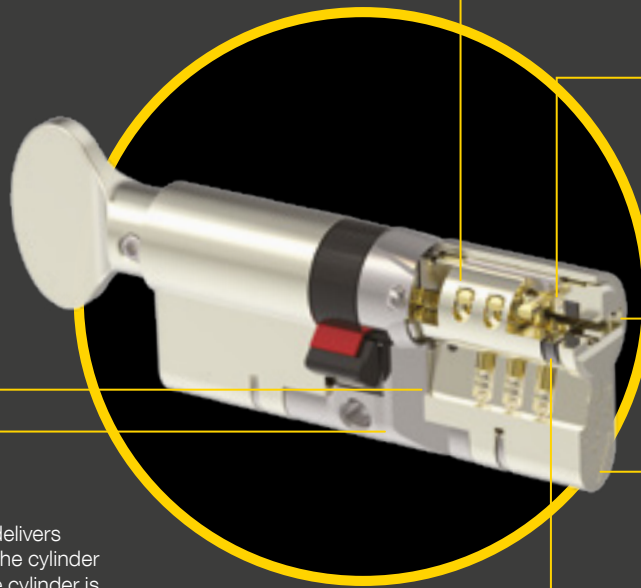

Anti-Snap

A small section of the cylinder is sacrificed under attack, leaving the remainder of the cylinder intact and your door safely locked.

Anti-Bump

Specialised side pins provide bump resistance.

Anti-Pick

Unique multi shear-line technology designed to resist lock picking and bumping.

Horizontal Keyway

With reversible flat key for easy key entry.

Inner Strength

The dedicated central bridge delivers unparalleled inner strength to the cylinder providing protection even if the cylinder is attacked from the outside.

Anti-Drill

Hardened steel protection incorporated within the cylinder provides undeniable resistance against drill attacks.

Certified

Approved to TS007:2014 3 star - the highest current certified level.

BSI accredited to KM559658

Tested to BSEN1303:2005

Maximum security meets total versatility.

- Supplied with three Yale branded, dimple cut keys as standard
- BSI-approved re-pinning allows multiple doors to be accessed with a single key
- TS007:2014 3 star accredited
- Stylish Yale reversible key with nylon keybow to allow for easy identification and grip
- Available in double or thumb-turn variants

- Size ranges available from 70mm to 110mm
- Available in brass and chrome finishes
- 3 star standard with no additional security furniture required
- Key identification card makes ordering additional keys easier
- BS EN 1303:2005

1	6	0	0	0	C	5	2

For more information on this standard please visit <http://www.dhfonline.org.uk>

Yale Door and Window Solutions

School Street, Willenhall, West Midlands WV13 3PW, UK
T: 01902 366800 F: 01902 369041
www.yaledws.co.uk

THE YALE BRAND, with its unparalleled global reach and range of products, reassures more people in more countries than any other consumer locking solution.

THE ASSA ABLOY GROUP is the world's leading manufacturer and supplier of locking solutions, dedicated to satisfying end-user needs for security, safety and convenience.

© Yale, April 2017

Due to a continuous programme of development the company reserves the right to make alterations without notice. (Products which are not a stocked item will be subject to a longer lead time which needs to be agreed with your Yale representative).