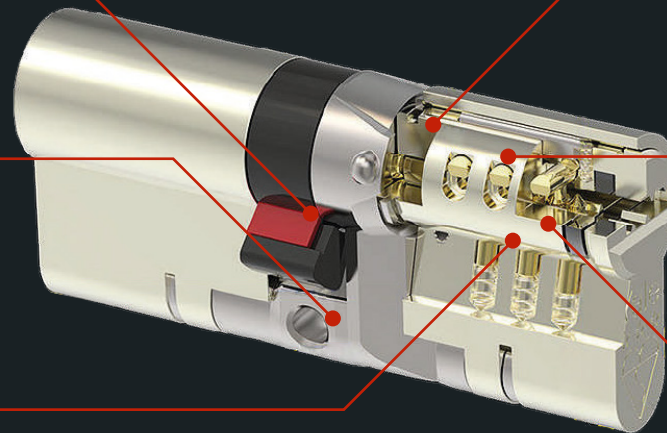

YALE 3 STAR CYLINDER

Introduction

The Yale Platinum 3 Star Euro Profile cylinder is a TS007 3-star Kitemarked Anti-Snap product that offers complete protection against all known cylinder attack methods.

Features

- TS007 2014 3-star approved
- KM559658
- BSEN1303:2005 approved
- Anti-snap, sacrificial front section
- Anti-pick, anti-bump, anti-screw, anti-pull and anti-drill
- Euro retrofit cylinder

Anti-Snap

The Yale 3 contains a small section of cylinder that is sacrificed when attacked, leaving the remainder intact and the door safely locked.

Inner Strength

The Yale 3 includes a dedicated central bridge, giving the cylinder unparalleled inner strength and protection, even if attacked from the outside.

Anti-Drill

Provides resistance against drill attacks via hardened steel protection inside the cylinder.

Anti-Bump

Specialised side pins provide bump resistance.

Anti-Pick

The Yale 3 resists lock picking and bumping with its unique, multi-shear line technology.

Horizontal Keyway

With a reversible flat key for easy entry.