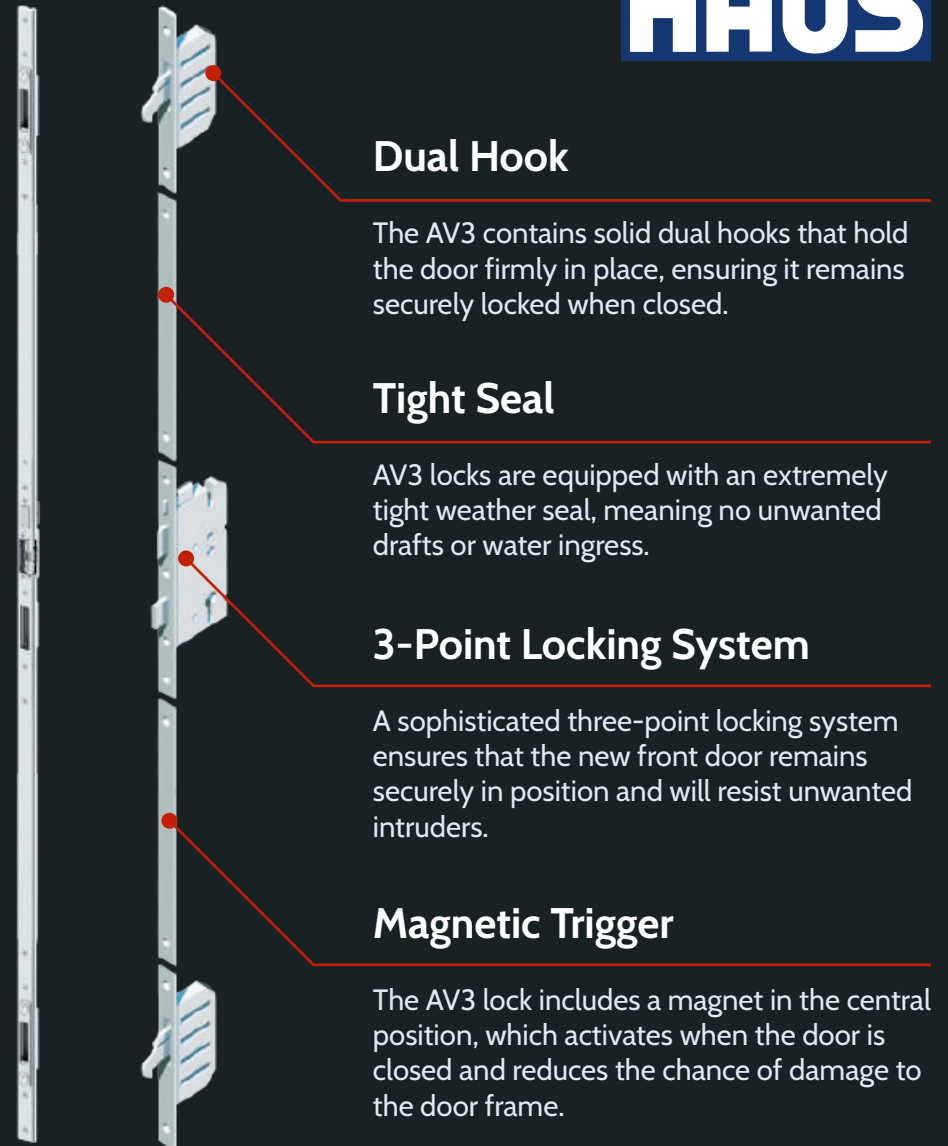

WINKHAUS AV3 LOCKING SYSTEM

**WINK
HAUS**

Introduction

Get complete peace of mind with the Winkhaus AV3 lock. This multi-point modern mechanism automatically locks whenever the door is closed and ensures the home will remain safe. Precision-engineered in Germany, Winkhaus AV3 has a proven long-term reliability and high corrosion resistance and is rigorously tested to meet the highest standards.

Features

- Approved according to VdS class B
- Fail-safe function prevents hooks from falling out
- Holiday lockout function for improved security